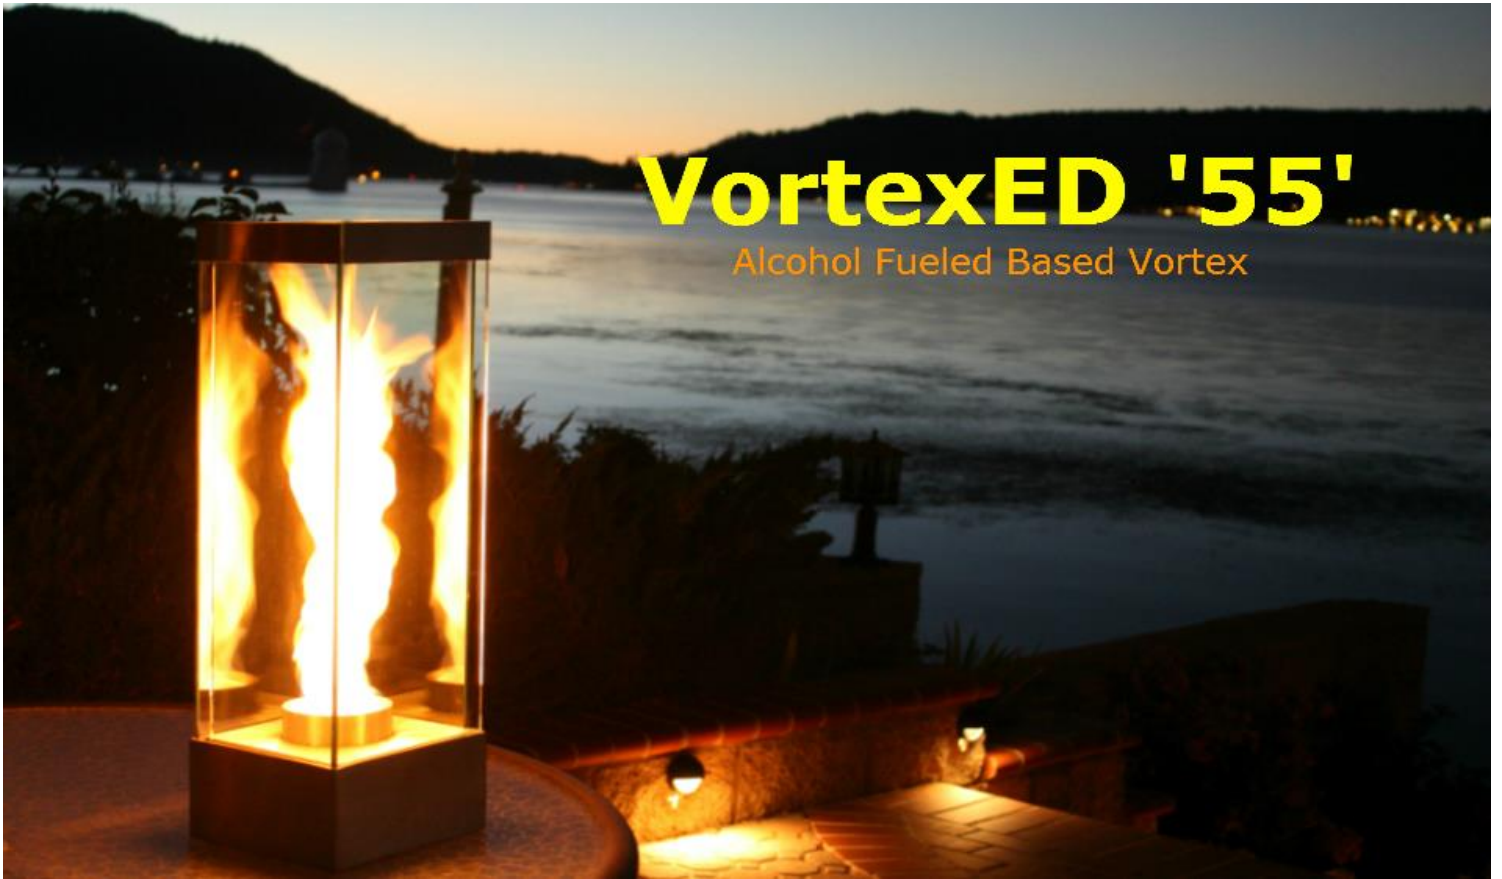

VortexED '55'

Alcohol Fueled Based Vortex

Our alcohol based VortexED '55' has been engineered to naturally swirl without the use of any electronics. Both portable and safe to use indoors; it's a brilliant alternative to any table-top candle. May be used for commercial or residential use.