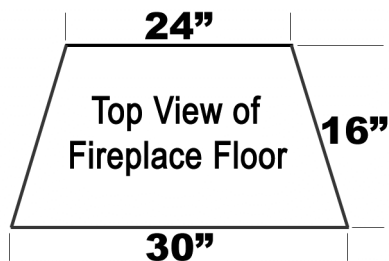

Aquatic Glassel®

Quick Reference – Cost Sheet

Typical (glass only) price quotes based on fireplace or fire pit size and type of glass

CONTACT INFORMATION
www.ECOFIREFEATURES.COM
9467 9TH STREET #D
RANCHO CUCAMONGA, CALIFORNIA 91730
909 989 6129
FAX 909 944 3811

Small Fireplace