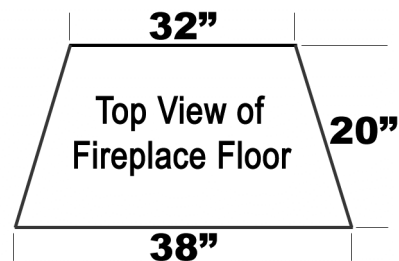

Large Fireplace

Option #1 – <u>3 Inch Fill</u> 67 Lbs of ¼ Clear <u>$288.10</u>	Option #1 – <u>3 Inch Fill</u> 90 Lbs of ¼ Clear <u>$387.00</u>	Option #1 – <u>3 Inch Fill</u> 109 Lbs of ¼ Clear <u>$468.70</u>
Option #2 – <u>2 Inch Fill</u> 45 Lbs of ¼ Clear <u>$193.50</u>	Option #2 – <u>2 Inch Fill</u> 60 Lbs of ¼ Clear <u>$258.00</u>	Option #2 – <u>2 Inch Fill</u> 73 Lbs of ¼ Clear <u>$313.90</u>
Option #3 – <u>2 Inch Fill</u> 45 Lbs of ¼ Starfire <u>$297.00</u>	Option #3 – <u>2 Inch Fill</u> 60 Lbs of ¼ Starfire <u>$396.00</u>	Option #3 – <u>2 Inch Fill</u> 73 Lbs of ¼ Starfire <u>$481.80</u>