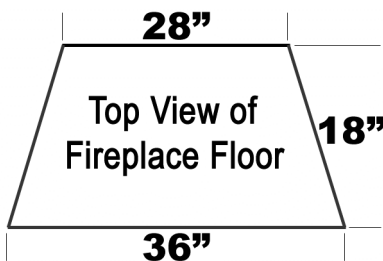

Medium Fireplace