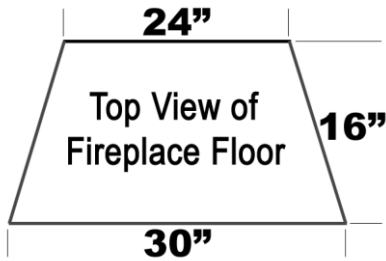

Aquatic Glassel®

Quick Reference – Cost Sheet

Typical (glass only) price quotes based on fireplace or fire pit size and type of glass

CONTACT INFORMATION
MODERUSTIC INC
9467 9TH STREET #D
RANCHO CUCAMONGA, CALIFORNIA 91730
909 989 6129
FAX 909 944 3811
WWW.MODERUSTIC.COM
WWW.AQUATICGLASSEL.COM
ED JAUNZEMIS

Small Fireplace