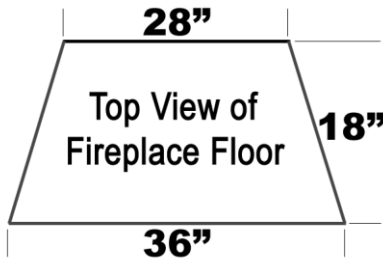

Medium Fireplace