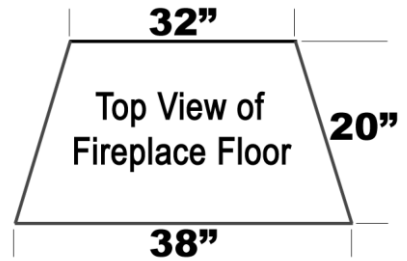

Large Fireplace

Option #1 – <u>3 Inch Fill</u> 67 Lbs of ¼ Clear <u>$288.10</u>	Option #1 – <u>3 Inch Fill</u> 90 Lbs of ¼ Clear <u>$387.00</u>	Option #1 – <u>3 Inch Fill</u> 109 Lbs of ¼ Clear <u>$468.70</u>
Option #2 – <u>2 Inch Fill</u> 45 Lbs of ¼ Clear <u>$193.50</u>	Option #2 – <u>2 Inch Fill</u> 60 Lbs of ¼ Clear <u>$258.00</u>	Option #2 – <u>2 Inch Fill</u> 73 Lbs of ¼ Clear <u>$313.90</u>
Option #3 – <u>2 Inch Fill</u> 45 Lbs of ¼ Starfire <u>$297.00</u>	Option #3 – <u>2 Inch Fill</u> 60 Lbs of ¼ Starfire <u>$396.00</u>	Option #3 – <u>2 Inch Fill</u> 73 Lbs of ¼ Starfire <u>$481.80</u>